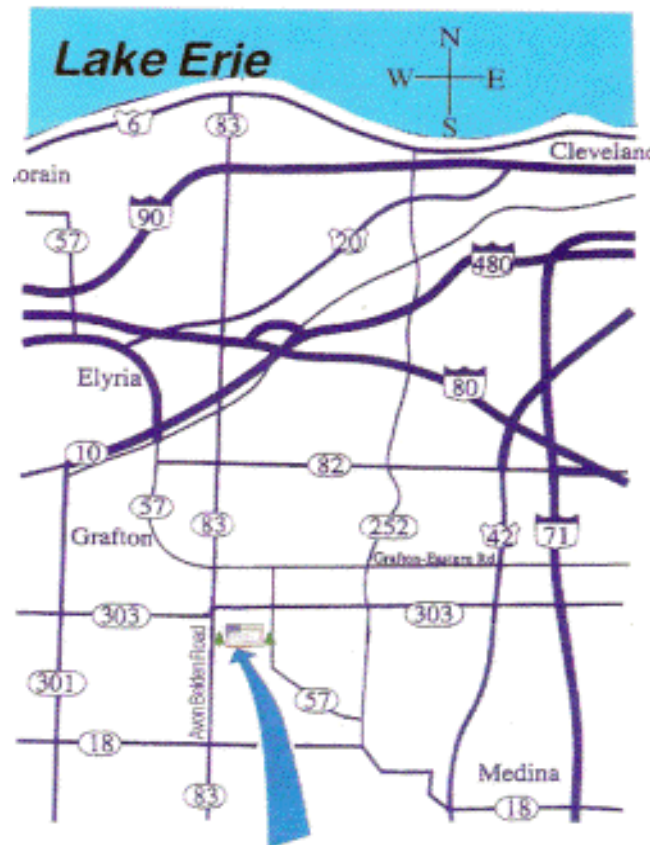

Directions from Downtown Cleveland

Take I-71 S towards COLUMBUS.
Merge onto I-480 West toward TOLEDO.
Merge onto OH-10 West on the LEFT.
Get off at the first exit OH-route 83 / WOOSTER / N RIDGEVILLE.
At stop sign, turn left and follow the signs to Route 83 South towards Wooster.
Go 8.5 miles on Route 83 to campground. Campground will be on the left side of road.
End at 17273 Avon Belden Rd Grafton, OH 44044.

Directions from Airport

Start going WEST on HOTEL RD / RIVERSIDE DR toward PARK Rd.
Turn LEFT onto PARK RD.
Merge onto OH-237 N via the ramp on the LEFT toward I-71 / CLEVELAND / I-480.
Take the OH-17 / OH-237 exit toward I-480 W/TOLEDO/ LAKEWOOD.
Turn LEFT onto BROOKPARK RD / OH-17.
Turn RIGHT onto GRAYTON RD.
Merge onto OH-10 West on the LEFT.
Get off at the first exit OH-route 83 / WOOSTER / N RIDGEVILLE.
At stop sign, turn left and follow the signs to Route 83 South towards Wooster.
Go 8.5 miles on Route 83 to campground. Campground will be on the left side of road.
End at 17273 Avon Belden Rd Grafton, OH 44044.

Directions from Turnpike

From Turnpike I-West Merge onto I-480 toward TOLEDO.
Merge onto OH-10 West on the LEFT.
Get off at the first exit OH-route 83 / WOOSTER / N RIDGEVILLE.
At stop sign, turn left and follow the signs to Route 83 South towards Wooster.
Go 8.5 miles on Route 83 to campground. Campground will be on the left side of road.
End at 17273 Avon Belden Rd Grafton, OH 44044.

Large spacious Campsites & Pavilions!!
Fishing Lake! Separate Swimming Lake & Beach!
Hiking Trails & Boat Rentals! Game Room & Playground!

GPS Coordinates: (NOTE: Decimal Only) - Latitude: 41.2339 / Longitude: 82.02299